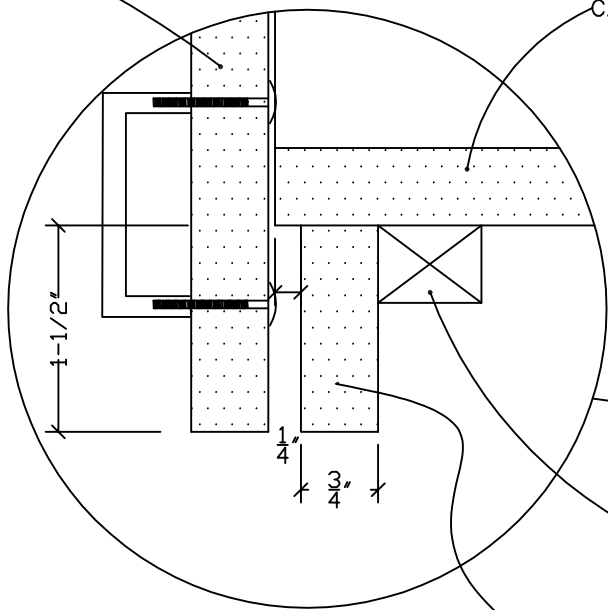

CABINET DOOR

CABINET BOTTOM

3/4" X 1" POPLAR CLEAT

1-1/2" WIDE LAMINATED LIGHT VALANCE

DETAIL D-33