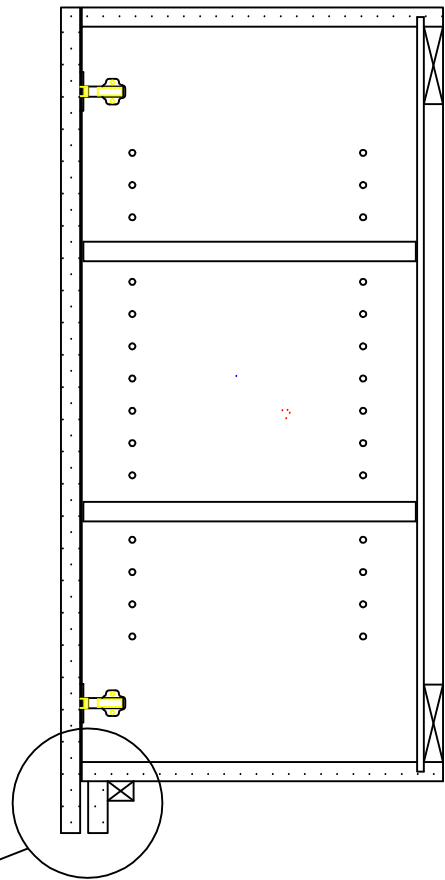

CABINET DOOR

CABINET BOTTOM

3/4" X 1" POPLAR CLEAT

1-1/2" WIDE LAMINATED LIGHT VALANCE

DETAIL D-33